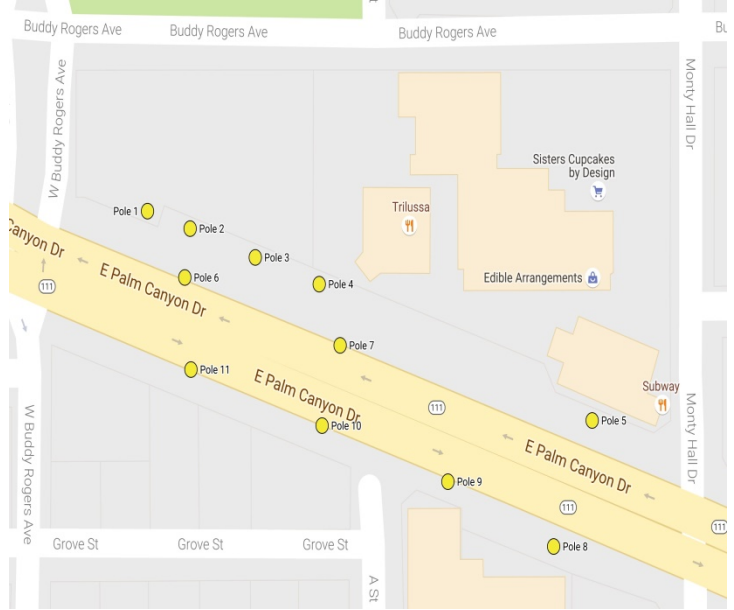

Cathedral City's East Palm Canyon Drive Banner Program

Pick Your Top 3 Pole Choices

(more information & closer view at www.DiscoverCathedralCity.com/banners)

Section Blue

(Between Cathedral Canyon drive & West Buddy Rogers Avenue)

Section Yellow

(Between West Buddy Rogers Avenue & Monty Hall Drive)

Section Green

(Between Monty Hall Drive & Allen Avenue)

Section Orange

(Between Allen Avenue, Date Palm Drive & East of the Wash)

First Choice: Section? _____ Pole # _____ Interior/Exterior? _____