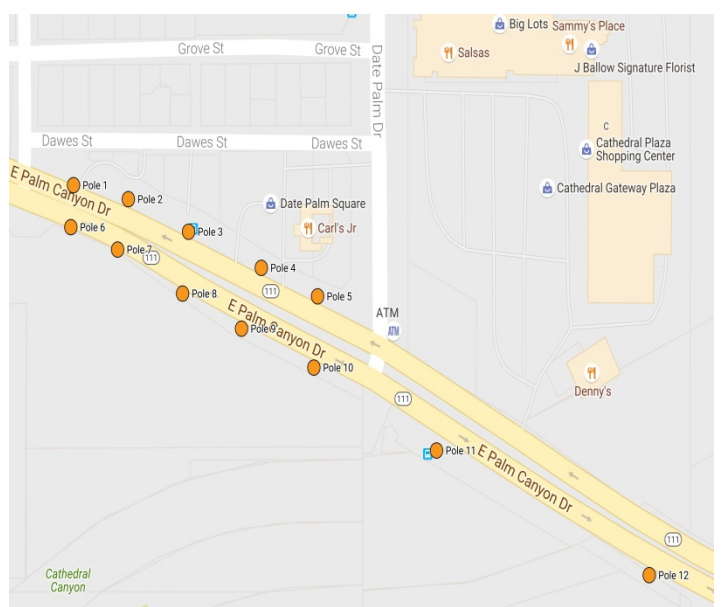

Cathedral City's East Palm Canyon Drive Banner Program

Pick Your Top 3 Pole Choices

(more information & closer view at www.DiscoverCathedralCity.com/banners)

Section Blue

(Between Cathedral Canyon drive & West Buddy Rogers Avenue)

Section Yellow

(Between West Buddy Rogers Avenue & Monty Hall Drive)

Section Green

(Between Monty Hall Drive & Allen Avenue)

Section Orange

(Between Allen Avenue, Date Palm Drive & East of the Wash)

First Choice: Section? _____ Pole # _____ Interior/Exterior? _____